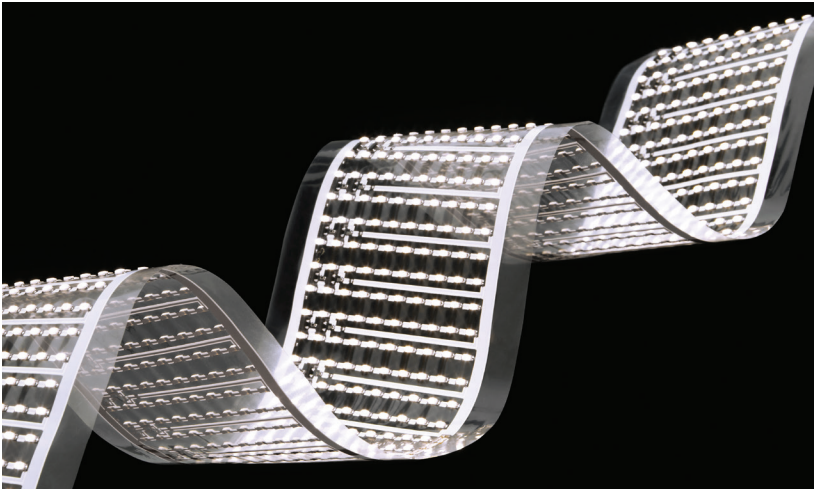

REDEFINING  
the Geometry of  
Light

Inspiration. Imagination. Illumination.

What if...

Your luminaires could be flexible  
in form, thin, and minimal?

Cooledge Lighting™ invites you to find your **inspiration**, spark your **imagination** and explore our new **illumination** technology.

Cooledge Lighting brings to market our innovative LED light sheet with the promise to enable and unlock differentiated lighting design. Our light sheet utilizes a highly dense pattern of LEDs on

a thin plastic substrate, delivering similar characteristics of OLEDs but with the reliability and performance of LEDs.

This new medium of lighting combines the mechanical, electrical and LED source together into a flexible sheet of light that runs so efficiently and cool that no additional heat sink or secondary thermal extraction is required.

Light sheet comes in a variety of widths and lengths which can be tiled together to create large panels and long sections, allowing for truly unique form factors. The light sheet is fully dimmable with standard commercial dimmers and is a UL recognized class-2 low voltage component, allowing for ease of integration and design.