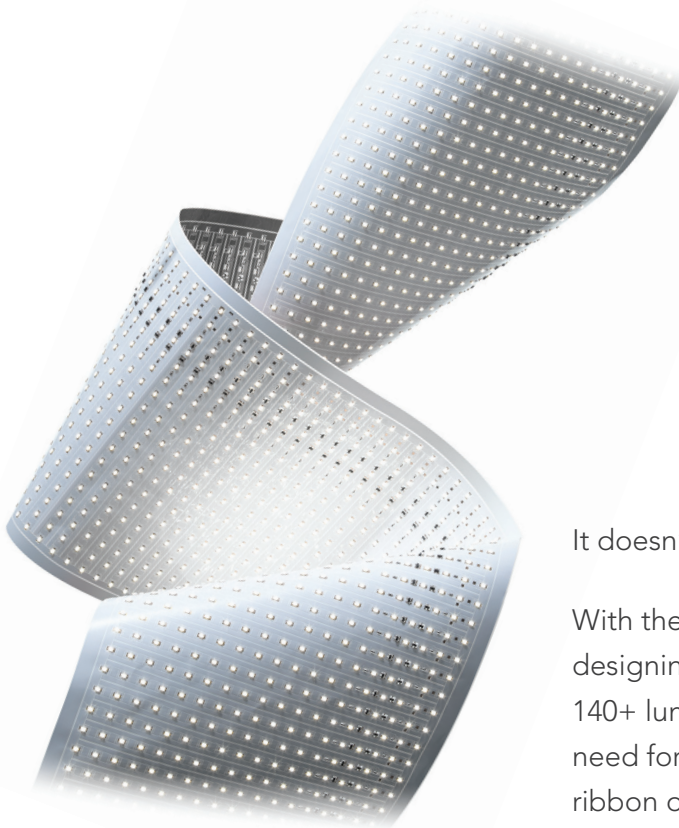

from inspiration...

...imagination...

...to illumination

It doesn't get any easier.

With the flexible LED light sheet from Cooledge Lighting, designing your next project could not be simpler. With 140+ lumens per watt, over 100,000 hours to L90 and no need for a heat sink, light sheet is a high performance ribbon of light. Design with confidence and go wherever your imagination takes you.